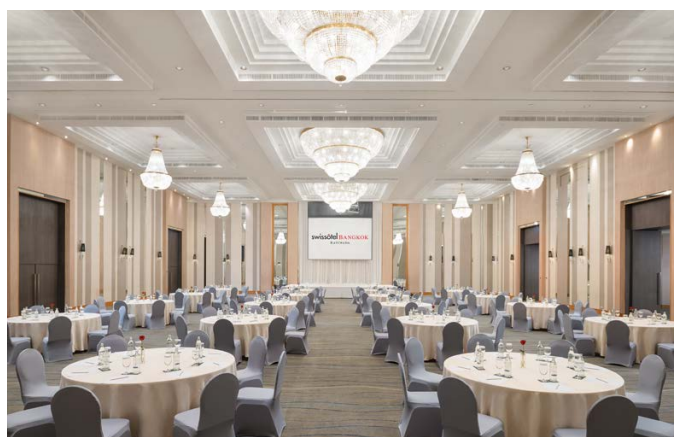

MEETING PACKAGE

PRICE / PERSON

Full-Day Meeting Package (2 Coffee Break Sessions & Lunch)	THB 1,250 net
Half-Day Meeting Package (1 Coffee Break Session & Lunch)	THB 1,100 net
Meeting & Coffee Break (1 Coffee Break Session)	THB 850 net

Meeting Package is inclusive of the following;

- Individual snack box with 3 items of a fresh bakery
- Lunch at designated hotel's venue
- Inclusive of 10% service charge and 7% VAT
- Complimentary 1 set of LCD Projector and screen
- Microphones with standard audiovisual equipment
- Podium
- Flipchart with markers
- Note pads, pencils and drinking water
- Complimentary parking space for all guests
- Room layout as per your requirements
- Basic flower decoration
- Signage for directional purposes
- Complimentary high-speed WIFI for all participants

Terms & Conditions:

- Offer rate is applicable for new enquiry only and, it is non-commissionable.
- The above rate is inclusive of a 10% service fee and 7% government tax.
- The hotel reserves the right to make changes and adjustments without prior notice.
- This offer is only applicable for meeting with 20-100 participants per day.

For more information or reservations, please call +66(0)2 694 2222 or email: Cateringsales.Bangkok@swissotel.com

Swissôtel Bangkok Ratchada
204 Ratchadapisek Road, Huay Kwang, Bangkok 10320 Thailand
www.swissotelbangkok.com

swissôtel BANGKOK
RATCHADA