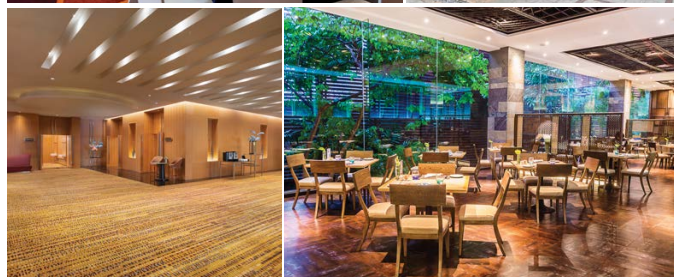

MEETING PACKAGE

PRICE / PERSON

Full-Day Meeting Package (2 Coffee Break Sessions & Lunch)	THB 1,250 net
Half-Day Meeting Package (1 Coffee Break Session & Lunch)	THB 1,100 net
Meeting & Coffee Break (1 Coffee Break Session)	THB 850 net

Meeting Package is inclusive of the following;

- Individual snack box with 3 items of a fresh bakery
- Lunch at designated hotel's venue
- Inclusive of 10% service charge and 7% VAT
- Complimentary 1 set of LCD Projector and screen
- Microphones with standard audiovisual equipment
- Podium
- Flipchart with markers
- Note pads, pencils and drinking water
- Complimentary parking space for all guests
- Room layout as per your requirements
- Basic flower decoration
- Signage for directional purposes
- Complimentary high-speed WIFI for all participants

Terms & Conditions:

- Offer rate is applicable for new enquiry only and, it is non-commissionable.
- The above rate is inclusive of a 10% service fee and 7% government tax.
- The hotel reserves the right to make changes and adjustments without prior notice.
- This offer is only applicable for meeting with 20-100 participants per day.

For more information or reservations, please call +66(0)2 694 2222 or email: Cateringsales.Bangkok@swissotel.com

Swissôtel Bangkok Ratchada
204 Ratchadapisek Road, Huay Kwang, Bangkok 10320 Thailand
www.swissotelbangkok.com

swissôtel BANGKOK
RATCHADA